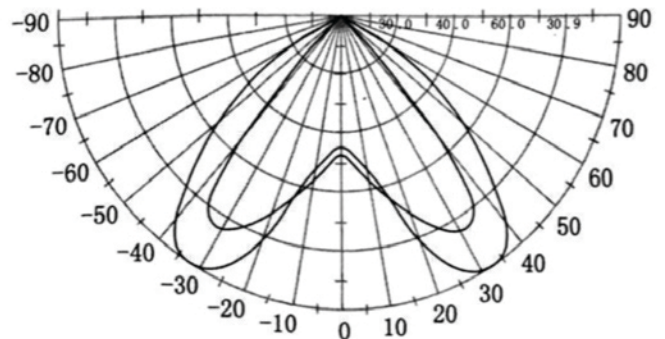

Abstandstabelle VALENCIA

PHOTOMETRIC

EMD Narrow Lens (Path Way)

EMD Wide lens (Door Way)