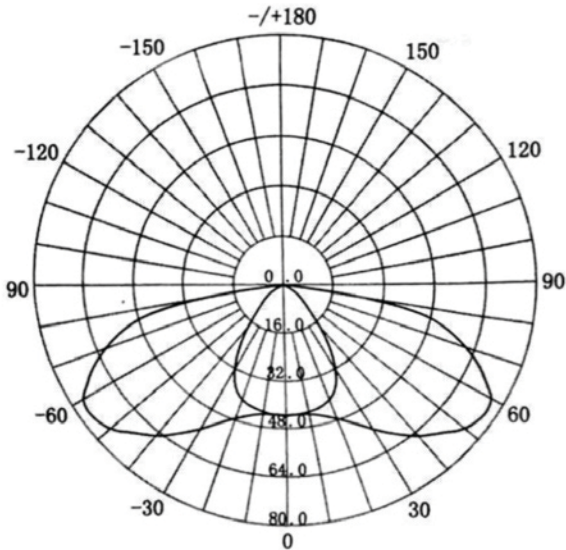

Abstandstabelle VALENCIA

PHOTOMETRIC

EMD Narrow Lens (Path Way)

EMD Wide lens (Door Way)